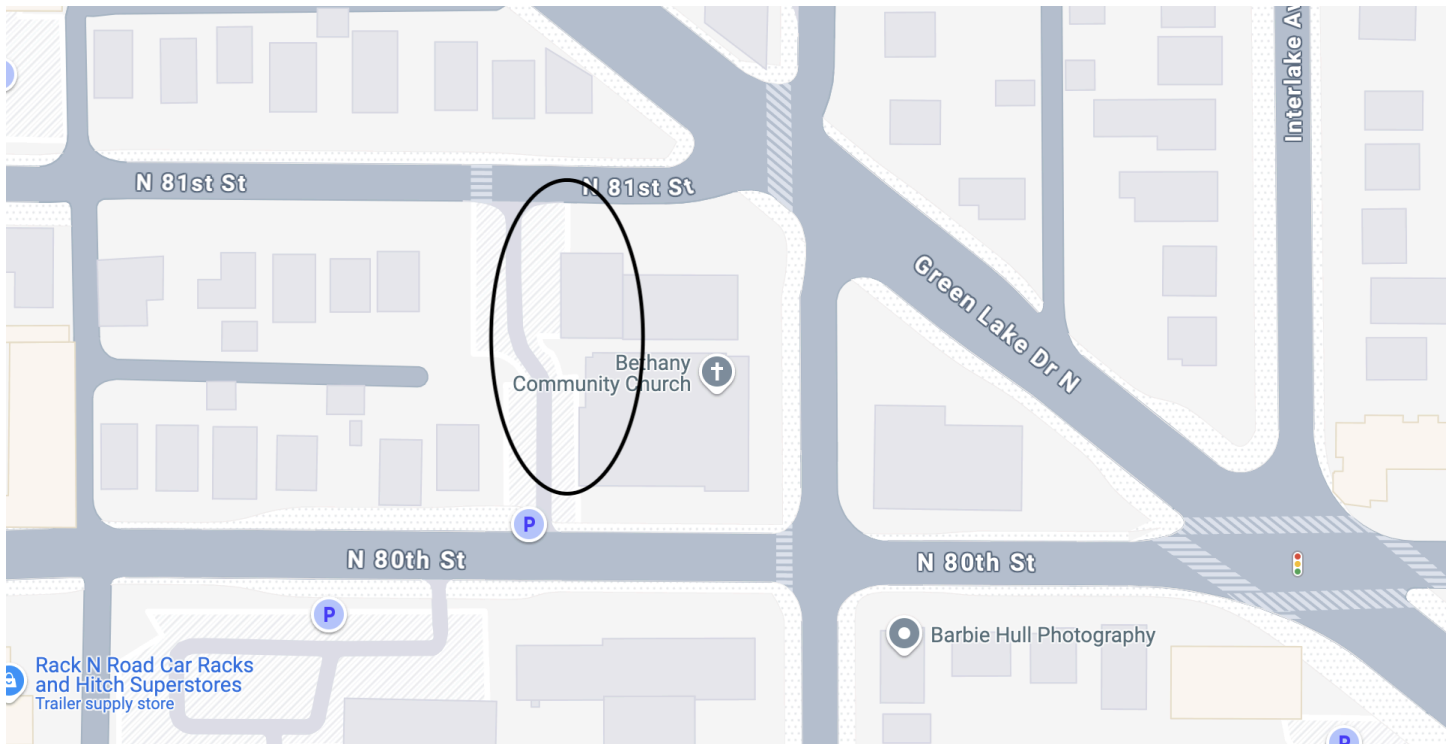

Bethany Community Church Accessibility & Parking Details

Parking & Accessibility:

We would like to prioritize spaces in our parking lot for those who have greatest need. If you are able bodied, please consider parking in the neighborhood or Green Lake Drive nearby.

There is parking available behind the Sanctuary building between 80th and 81st.

Stone Ave, between Green Lake Drive and 80th, is available for drop offs and pick ups.

There are wheelchair accessible entrances to the building and movie viewing spaces, with accessible, muliti-stall bathrooms on the main floor of the building, and an elevator to the 2nd floor of the building which has accessible single use bathrooms available.